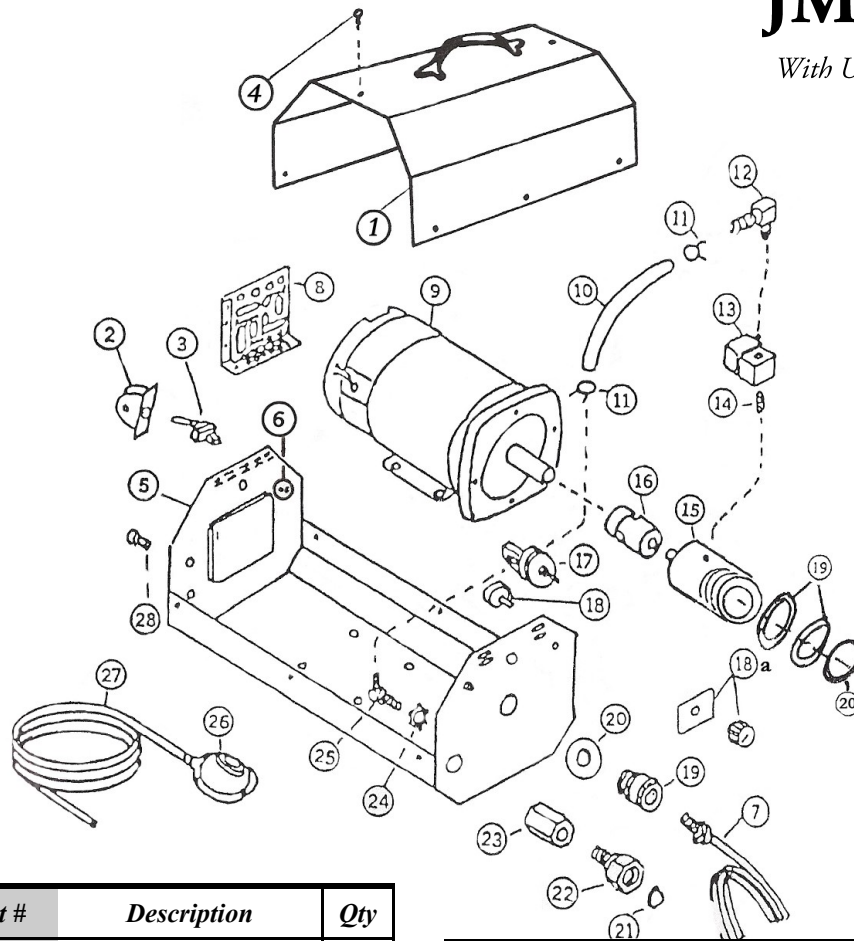

JM1900

With Universal Coupler

Item	Part #	Description	Qty
1	11702	Cover with handle	1
2	20217	Switch Guard	1
3	20120	Switch Assembly	1
4	20105	Cover Screw	8
5	11701	Base	1
6	22540	Recessed Receptacle	1
7	*	Shaft Assembly	1
8	15001	D.C. Motor Starter	1
9	15010	Motor	1
10	50042	Hose Link	1
11	15031	Hose Clamp	2
12	50041	Barb Elbow	1
13	15028	Solenoid Valve	1
14	40032	Close Nipple	1
15	18080	Manifold Assembly	1

Item	Part #	Description	Qty
16	15011	Flexible Coupling	1
17	18120	Air Switch	1
18	15004	Potentiometer	1
18a	15002	Knob and Plate	1
19	19177	Lock Ring	2
20	18088	O-Ring	1
21	20140	Filter Washer	1
22	20239	Garden Hose Conn.	1
23	50043	Coupling	1
24	15032	Nut with Bushing	1
25	50177-2	Bushing	1
26	18121	Foot Switch w/ Hose	1
27	18122	Air Hose	1
28	15126	Fuse Holder	1